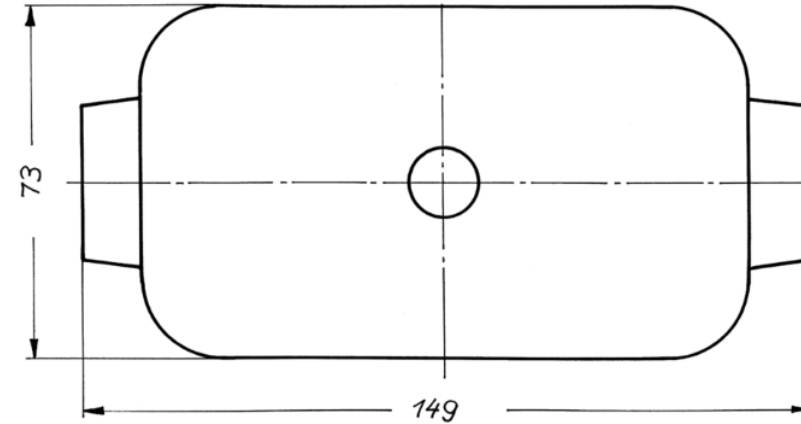

**PART NR.**  
**JB08P002**

**COUNTRY OF ORIGIN:**  
**Germany**

**STANDARDS:**  
**REACH and RoHS compliant**  
**DIN 40050-9**  
**Protection: IP52**

## 8 POLE JUNCTION BOX - TAB CONNECTION

### DIMENSIONS

L x W x H: 149 x 73 x 44 mm

### TECHNICAL SPECIFICATIONS

Body:	ABS, black
Cover:	ABS, black
Washer:	Pertinax
Contact termination:	Tab terminals, 6.3x0.8 mm
Cable entry:	Double entry on each side
Max. operating temp.:	80 °C without electrical load 55 °C with electrical load
Permanent load:	16A