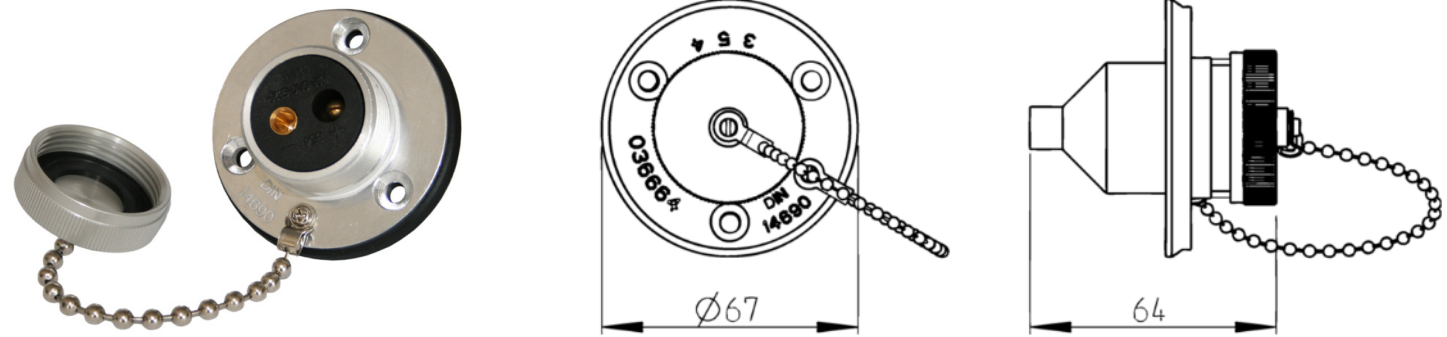

## 2 POLE SOCKET (6-42V)

**PART NR.**  
**SC02P001**

**COUNTRY OF ORIGIN:**  
**Germany**

**STANDARDS:**  
**REACH and RoHS compliant**  
**DIN14690**

- CHARACTERISTICS:**
- Screw cap on chain, with seal
  - Grommet included

### PHOTO / TECHNICAL DRAWING

### DIMENSIONS

L x Ø: 64 x 67 mm

### TECHNICAL SPECIFICATIONS

Body:	Break-proof metal, silver colored
Cap:	Proof metal, silver colored With seal
Contacts:	Copper alloy
Max. electrical current:	30V