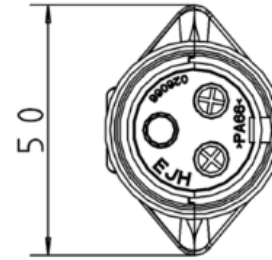

### 3 POLE 6-24V PLUG

#### DIMENSIONS

L x W:

87,5 x 50 mm

#### TECHNICAL SPECIFICATIONS

Body:

Reinforced composite, black

Contact insert:

Nylon (PA66), black

Contacts:

Copper alloy

Contact termination:

Screw contacts

Seal type:

Sealing plug

Cable outlet:

Cap nut

Voltage:

6-24V

Permanent load: