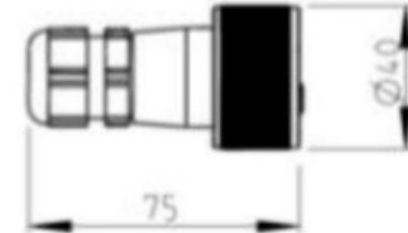

2 POLE SOCKET (6-42V)

PART NR.
PL02P004

COUNTRY OF ORIGIN:
Germany

STANDARDS:
REACH and RoHS compliant
DIN14690

PHOTO / TECHNICAL DRAWING

DIMENSIONS

L x Ø:

75 x 40 mm

TECHNICAL SPECIFICATIONS

Body:	Break-proof metal, silver colored
Contact insert:	Black
Contacts:	Copper alloy
Cable outlet:	Cap nut, for cable Ø 6~10 mm ²
Max. electrical current:	30V