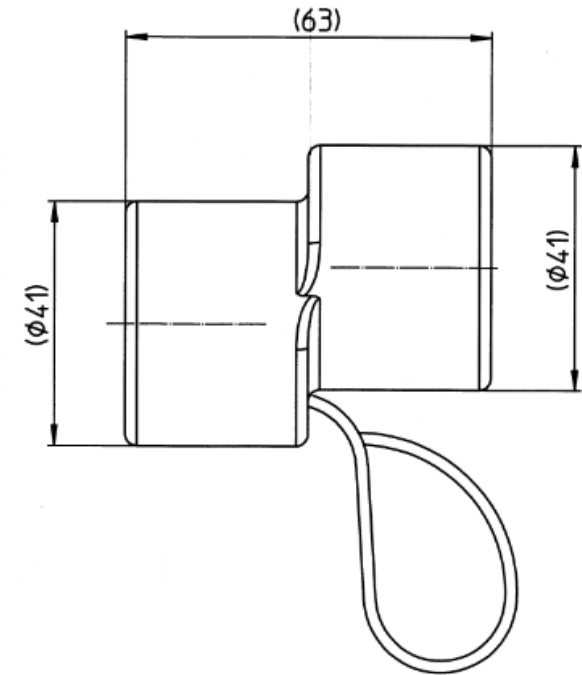

PART NR.
24SC011
(NATO stock no. 5935-12-148-9716)

COUNTRY OF ORIGIN:
Germany

STANDARDS:
REACH and RoHS compliant
VG96917 D-001
Protection: IP54, IPX4, IPX7

CHARACTERISTICS:

- For connection of two cables, using plugs 24PL010, 24PL011, 24PL012, 24PL013, 24PL016 or PL02P001
- Without screw caps

2 POLE COUPLER (24V)

PHOTO / TECHNICAL DRAWING

DIMENSIONS

L x Ø:

62 x 41,5 mm

TECHNICAL SPECIFICATIONS

Body:	Break-proof metal, rubberized, black
Contact insert:	Black
Contacts:	Silver plated
Peak load:	305A
Permanent load:	168A
Voltage:	24V