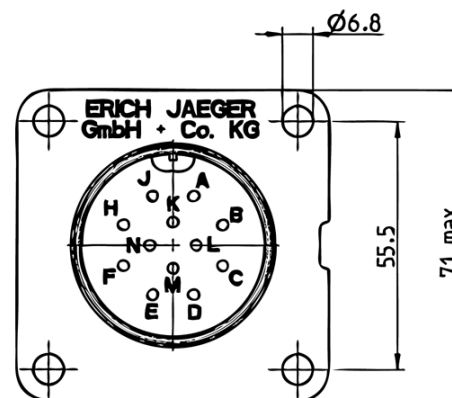

12 POLE 24V SOCKET

PART NR.
24SC006
(NATO stock No. 5935-12-128-1833)

COUNTRY OF ORIGIN:
Germany

STANDARDS:
REACH and RoHS compliant
VG 96923 A-12S / MS75021-2
Protection: IP67, IPX7

PHOTO / TECHNICAL DRAWING

DIMENSIONS

L x W x H:

71 x 71 x 35 mm

TECHNICAL SPECIFICATIONS

Body:

Break proof metal, black

Cover:

Proof metal, bronze green

Contact termination:

Solder contacts, silver plated

Voltage:

24V

Mounting:

M6 mounting set included