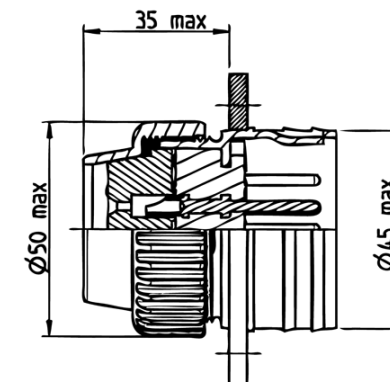

12 POLE 24V SOCKET

PART NR.
24SC006
(NATO stock No. 5935-12-128-1833)

COUNTRY OF ORIGIN:
Germany

STANDARDS:
REACH and RoHS compliant
VG 96923 A-12S / MS75021-2
Protection: IP67, IPX7

PHOTO / TECHNICAL DRAWING

DIMENSIONS

L x W x H:

71 x 71 x 35 mm

TECHNICAL SPECIFICATIONS

Body:

Break proof metal, black

Cover:

Proof metal, bronze green

Contact termination:

Solder contacts, silver plated

Voltage:

24V

Mounting:

M6 mounting set included