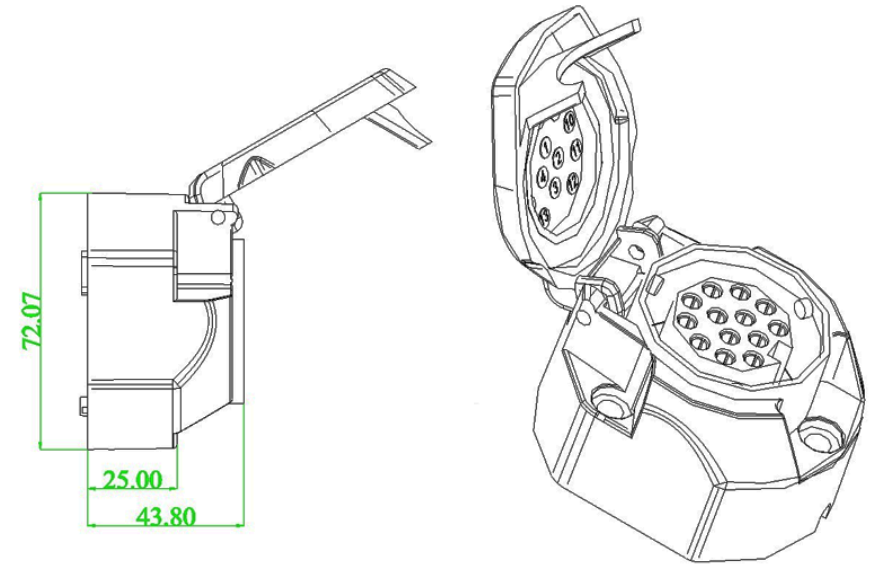

PART NR.
SC13P005

COUNTRY OF ORIGIN
China

STANDARDS
REACH and RoHS compliant
ISO 11446
Protection: IP54

- CHARACTERISTICS**
- With foglight cut-off
 - Rubber gasket included

13 POLE SOCKET (12V) WITH FOGLIGHT CUT-OFF

PHOTO / TECHNICAL DRAWING

DIMENSIONS

Ø x H:

72,07 x 43,80 mm

TECHNICAL SPECIFICATIONS

Body:	Reinforced composite, black
Contacts:	Brass, nickel plated
Gasket:	Rubber, black
Contact termination:	Screw contacts
Operating temperature:	-40 ~ 85 °C
Max. electrical current:	12V