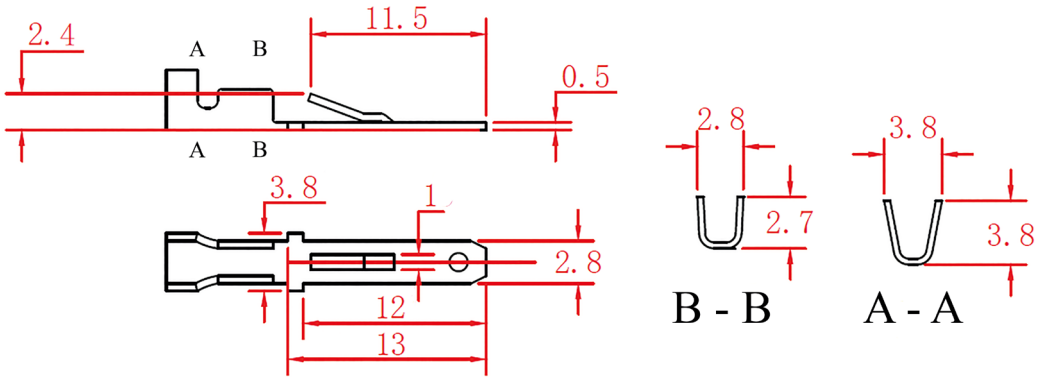

OPEN BARREL MALE DISCONNECTOR - 2.8 TAB

PART NR.
L1800-2097

COUNTRY OF ORIGIN
Taiwan

STANDARDS
REACH and RoHS compliant

PHOTO / TECHNICAL DRAWING

DIMENSIONS

Wire range	Part nr. natural	Tab-size	L	E	W	MOQ	UL
0,5-1,0	L1800-2097	2,8x0,5	20,7	12,0	2,8	100	

TECHNICAL SPECIFICATIONS

Material: Brass
 Tabsize: 2,8x0,5 mm