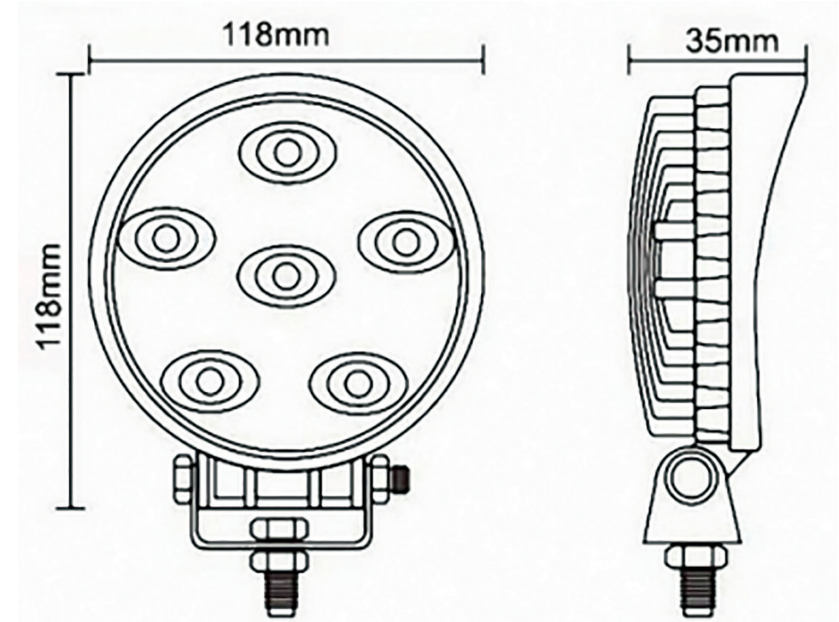

**PART NR.**  
**LTL2205**

**COUNTRY OF ORIGIN:**  
China

**STANDARDS:**  
REACH and RoHS compliant  
ECE R10

**WARNING FOR THE USER:**

- Do not look directly into the light. It may cause damage or even loss of vision
- Install only in specialized workshops or professional services
- Use in open space only
- Use in accordance to the purpose

## 6 LED ROUND WORK LIGHT

PHOTO / TECHNICAL DRAWING

DIMENSIONS

Ø x W: 118 x 35 mm

TECHNICAL SPECIFICATIONS

Housing:	Aluminum, black
Lens:	PC (polycarbonate), clear
Number of LEDs:	6 pcs, clear
Light output:	570 Lm
Cable:	400 mm
Function:	Work light/flood
Mounting:	Screw base
Rating:	12-24V, 15W