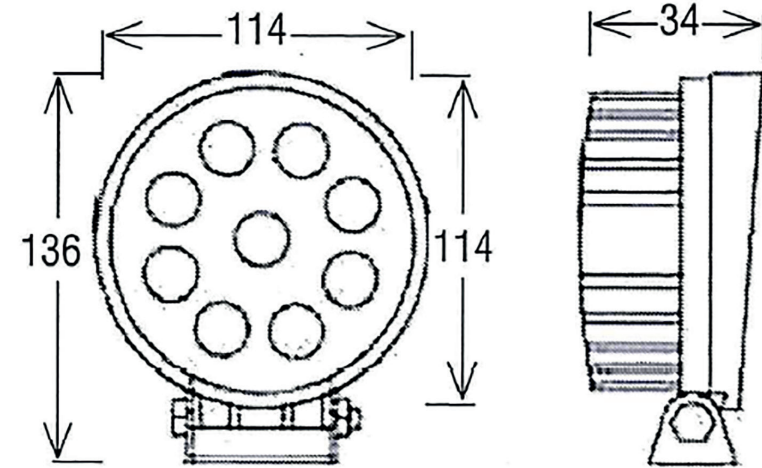

**PART NR.**  
**LTL0076**

**COUNTRY OF ORIGIN:**  
China

**STANDARDS:**  
REACH and RoHS compliant  
Protection IP67  
ECE R10

**WARNING FOR THE USER:**

- Do not look directly into the light. It may cause damage or even loss of vision
- Install only in specialized workshops or professional services
- Use in open space only
- Use in accordance to the purpose

## 9 LED ROUND WORK LIGHT

**PHOTO / TECHNICAL DRAWING**

**DIMENSIONS**

Ø x W X H: 114 x 34 x 136 mm

**TECHNICAL SPECIFICATIONS**

|                 |                           |
|-----------------|---------------------------|
| Housing:        | Aluminum, black           |
| Lens:           | PC (polycarbonate), clear |
| Number of LEDs: | 9 pcs, clear              |
| Light output:   | 1430 Lm                   |
| Cable:          | 300 mm                    |
| Function:       | Work light/flood          |
| Mounting:       | Screw base                |
| Rating:         | 12-24V, 24W               |