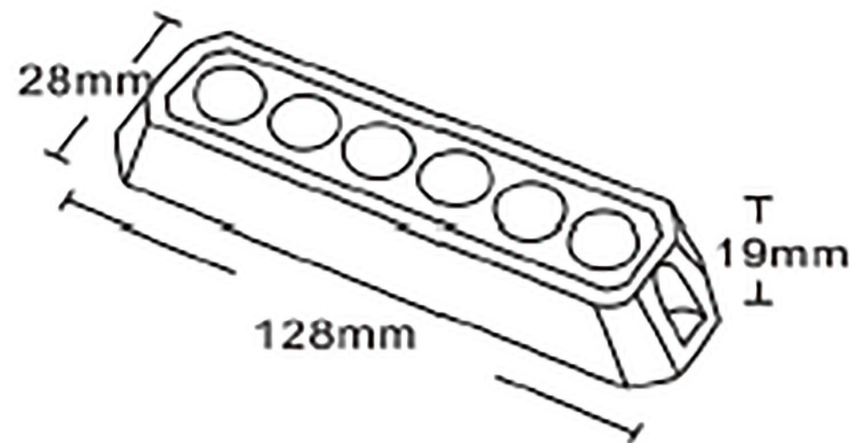

6 LED STROBO LIGHT

PART NR.
LTLW0032-ALR

COUNTRY OF ORIGIN:
China

STANDARDS:
REACH and RoHS compliant
Protection IP67
ECE R10 and ECE R65

WARNING FOR THE USER:

- Do not look directly into the light. It may cause damage or even loss of vision
- Install only in specialized workshops or professional services
- Use in open space only
- Use in accordance to the purpose

PHOTO / TECHNICAL DRAWING

DIMENSIONS

L x W X H: 128 x 28 x 19 mm

TECHNICAL SPECIFICATIONS

Housing:	Aluminum, black
Lens:	PC (polycarbonate), clear
Number of LEDs:	6 pcs, amber
Cable:	200 mm
Function:	3 Flash patterns
Mounting:	Screw base
Rating:	12-24V, 12W