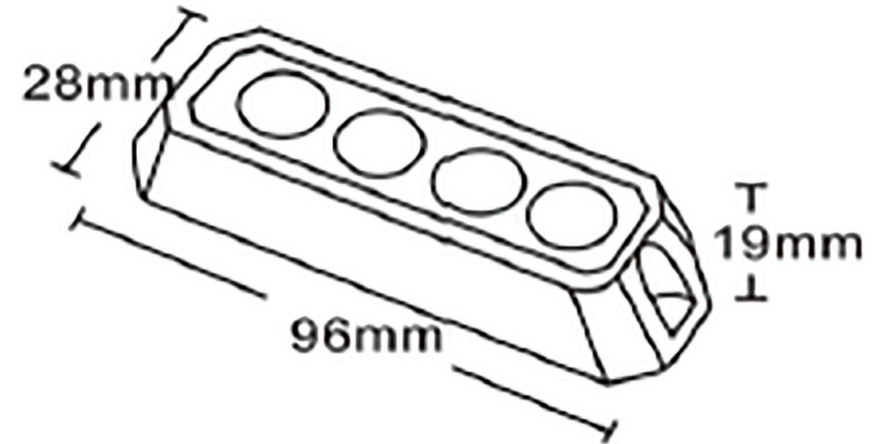

## 4 LED STROBO LIGHT

**PART NR.**  
**LTLW0025-ALR**

**COUNTRY OF ORIGIN:**  
China

**STANDARDS:**  
REACH and RoHS compliant  
Protection IP67  
ECE R10 and ECE R65

**WARNING FOR THE USER:**

- Do not look directly into the light. It may cause damage or even loss of vision
- Install only in specialized workshops or professional services
- Use in open space only
- Use in accordance to the purpose

**PHOTO / TECHNICAL DRAWING**

**DIMENSIONS**

L x W X H: 96 x 28 x 19 mm

**TECHNICAL SPECIFICATIONS**

Housing:	Aluminum, black
Lens:	PC (polycarbonate), clear
Number of LEDs:	4 pcs, amber
Cable:	200 mm
Function:	4 Flash patterns
Mounting:	Screw base
Rating:	12-24V, 12W