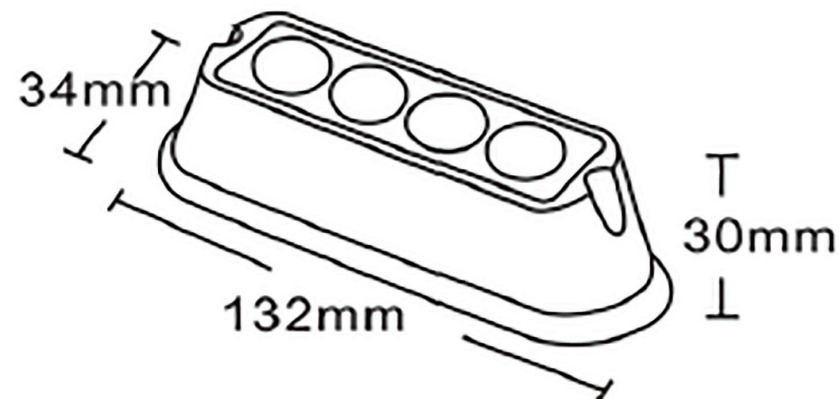

## 4 LED STROBO LIGHT

**PART NR.**  
**LTL2298-ALR**

**COUNTRY OF ORIGIN:**  
China

**STANDARDS:**  
REACH and RoHS compliant  
Protection IP67  
ECE R10 and ECE R65

**WARNING FOR THE USER:**

- Do not look directly into the light. It may cause damage or even loss of vision
- Install only in specialized workshops or professional services
- Use in open space only
- Use in accordance to the purpose

**PHOTO / TECHNICAL DRAWING**

**DIMENSIONS**

L x W X H:

132 x 34 X 30 mm

**TECHNICAL SPECIFICATIONS**

Housing:

Aluminum, black

Lens:

PC (polycarbonate), clear

Number of LEDs:

4 pcs, amber

Cable:

200 mm

Function:

3 Flash patterns

Mounting: