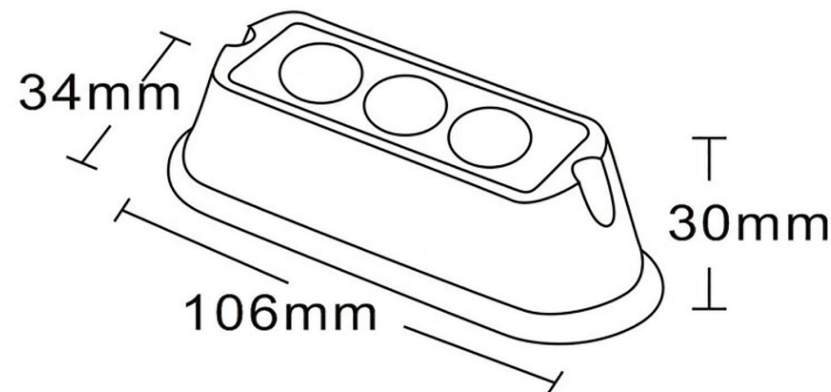

## 3 LED STROBO LIGHT

**PART NR.**  
**LTL2285-ALR**

**COUNTRY OF ORIGIN:**  
China

**STANDARDS:**  
REACH and RoHS compliant  
Protection IP67  
ECE R10 and ECE R65

**WARNING FOR THE USER:**

- Do not look directly into the light. It may cause damage or even loss of vision
- Install only in specialized workshops or professional services
- Use in open space only
- Use in accordance to the purpose

**PHOTO / TECHNICAL DRAWING**

**DIMENSIONS**

L x W X H:

106 x 34 X 30 mm

**TECHNICAL SPECIFICATIONS**

Housing:	Aluminum, black
Lens:	PC (polycarbonate), clear
Number of LEDs:	3 pcs, amber
Cable:	200 mm
Function:	3 Flash patterns
Mounting:	Screw base
Rating:	12-24V, 9W