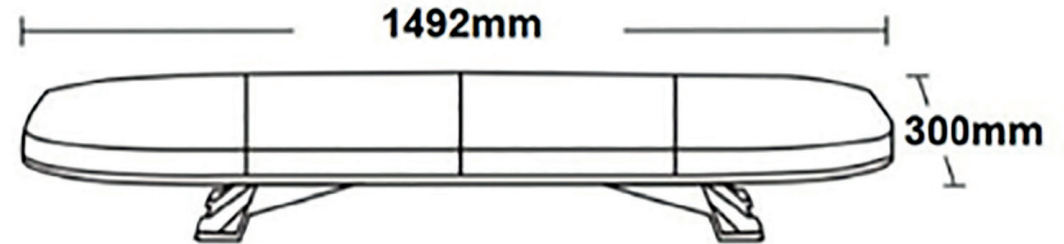

144 LED WARNING LIGHT BAR

PART NR.
LTBLK009

COUNTRY OF ORIGIN:
China

STANDARDS:
REACH and RoHS compliant
Protection IP66
ECE R10 and ECE R65

WARNING FOR THE USER:

- Do not look directly into the light. It may cause damage or even loss of vision
- Install only in specialized workshops or professional services
- Use in open space only
- Use in accordance to the purpose

PHOTO / TECHNICAL DRAWING

DIMENSIONS

L x W: 1492 x 300 mm

TECHNICAL SPECIFICATIONS

Housing:	Aluminum
Lens:	PC (polycarbonate), clear
Number of LEDs:	144 pcs, amber
Cable:	3000 mm
Function:	8 Flash patterns
Mounting:	Screw base
Rating:	12-24V, 80W