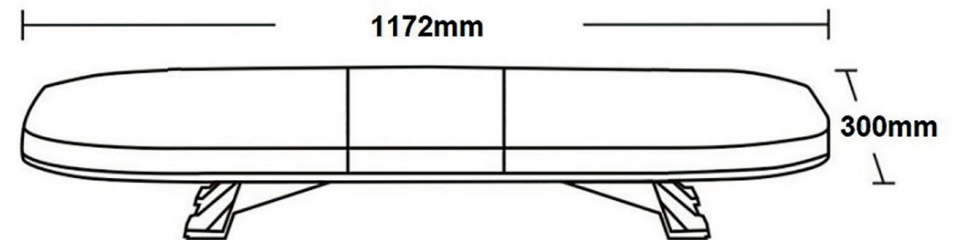

# 144 LED WARNING LIGHT BAR

**PART NR.**  
**LTBLK008**

**COUNTRY OF ORIGIN:**  
China

**STANDARDS:**  
REACH and RoHS compliant  
Protection IP66  
ECE R10 and ECE R65

**WARNING FOR THE USER:**

- Do not look directly into the light. It may cause damage or even loss of vision
- Install only in specialized workshops or professional services
- Use in open space only
- Use in accordance to the purpose

**PHOTO / TECHNICAL DRAWING**

**DIMENSIONS**

L x W: 1172 x 300 mm

**TECHNICAL SPECIFICATIONS**

Housing:	Aluminum
Lens:	PC (polycarbonate), clear
Number of LEDs:	144 pcs, amber
Cable:	3000 mm
Function:	8 Flash patterns
Mounting:	Screw base
Rating:	12-24V, 80W