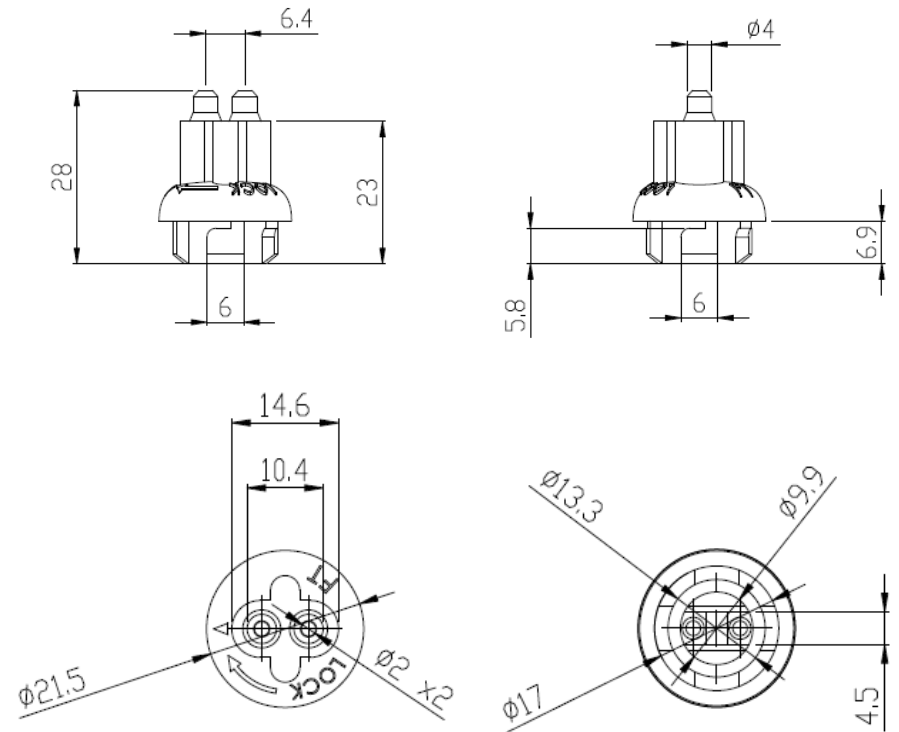

PART NR.
AE-ZZ043

COUNTRY OF ORIGIN
Taiwan

STANDARDS
REACH and RoHS compliant

CHARACTERISTICS

- For T10 bulbs
- Pre-wired

BULB SOCKET - T10

PHOTO / TECHNICAL DRAWING

DIMENSIONS

L x ϕ : 28 x 21,5 mm

TECHNICAL SPECIFICATIONS

Body: Silicone rubber, natural
Terminals: Brass
Cable: 150 mm, 18 AWG, red and black
Temp. range: -40 ~ 200 °C