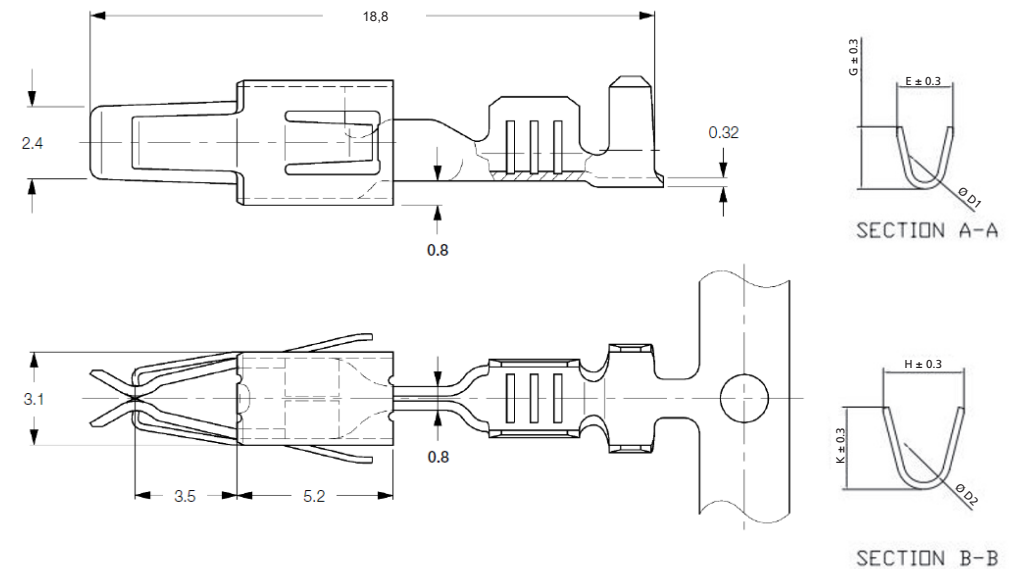

PART NR.
See dimensions table

COUNTRY OF ORIGIN
China

STANDARDS
REACH and RoHS compliant

VAG 3.5 SERIES FEMALE TERMINAL

PHOTO / TECHNICAL DRAWING

DIMENSIONS

Wire range	Part nr.	Tab-size	L	E	G	D1	H	K	D2	MOQ	UL
1,5-2,5	DJ623-E3.5B	2,8x0,8	18,8	3,6	3,8	1,8	4,7	4,9	2,6	100	

TECHNICAL SPECIFICATIONS

Material: Brass, tin plated
 For tabsize: 2,8x0,8 mm
 Temp. range: -40 ~ 130 °C
 Contact resistance: < 2 mΩ
 Insertion force: max. 15N
 Extraction force: min. 1.5N