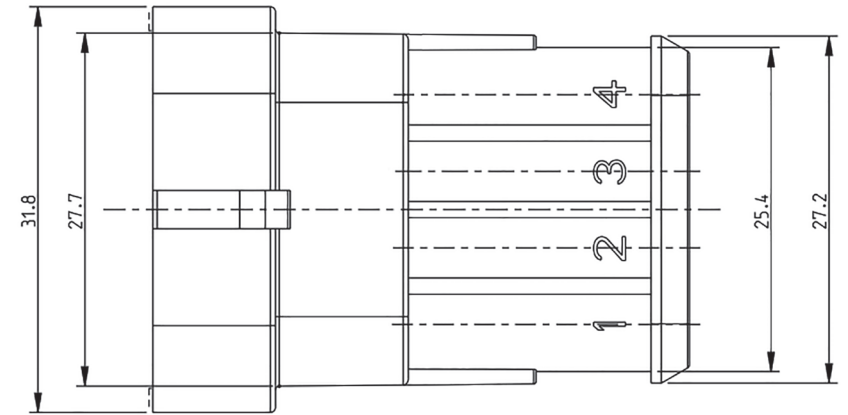

PART NR.
H282106-1

COUNTRY OF ORIGIN:
China

STANDARDS:
REACH and RoHS compliant
Waterproof

PHOTO / TECHNICAL DRAWING

DIMENSIONS

Length: 42,0 mm

TECHNICAL SPECIFICATIONS

Housing: PA66 GF (nylon), black
Secondary lock: PA66 GF (nylon), red
Pitch: 6 mm
Temperature range: -40 ~ 125 °C