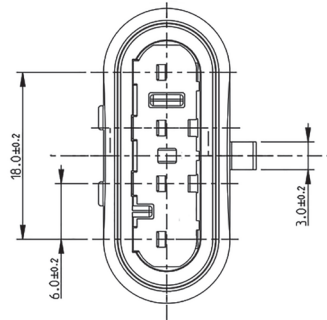

PART NR.
H282106-1

COUNTRY OF ORIGIN:
China

STANDARDS:
REACH and RoHS compliant
Waterproof

PHOTO / TECHNICAL DRAWING

DIMENSIONS

Length: 42,0 mm

TECHNICAL SPECIFICATIONS

Housing: PA66 GF (nylon), black
Secondary lock: PA66 GF (nylon), red
Pitch: 6 mm
Temperature range: -40 ~ 125 °C