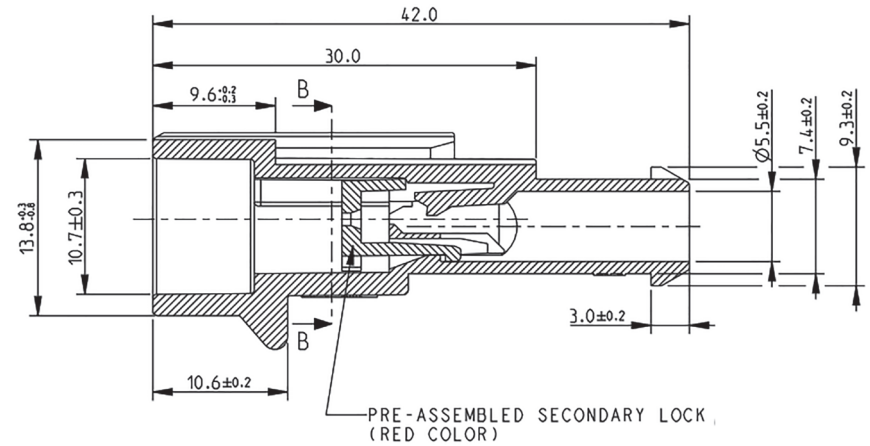

PART NR.
H282106-1

COUNTRY OF ORIGIN:
China

STANDARDS:
REACH and RoHS compliant
Waterproof

PHOTO / TECHNICAL DRAWING

DIMENSIONS

Length: 42,0 mm

TECHNICAL SPECIFICATIONS

Housing: PA66 GF (nylon), black
Secondary lock: PA66 GF (nylon), red
Pitch: 6 mm
Temperature range: -40 ~ 125 °C