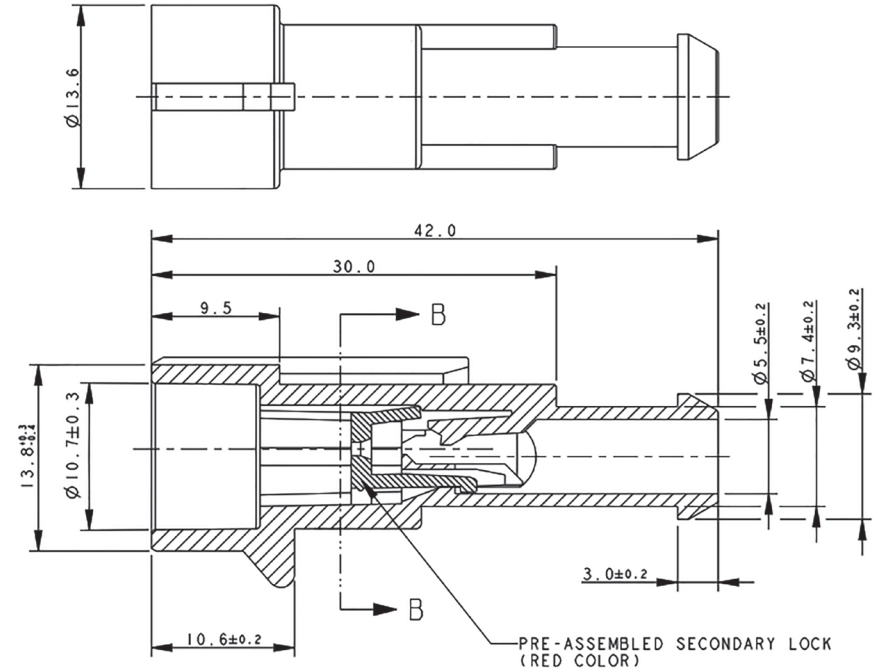

PART NR.  
**H282103-1**

COUNTRY OF ORIGIN:  
China

STANDARDS:  
REACH and RoHS compliant  
Waterproof

PHOTO / TECHNICAL DRAWING

DIMENSIONS

Length: 42,0 mm

TECHNICAL SPECIFICATIONS

Housing: PA66 GF (nylon), black  
Secondary lock: PA66 GF (nylon), red  
Pitch: 6 mm  
Temperature range: -40 ~ 125 °C