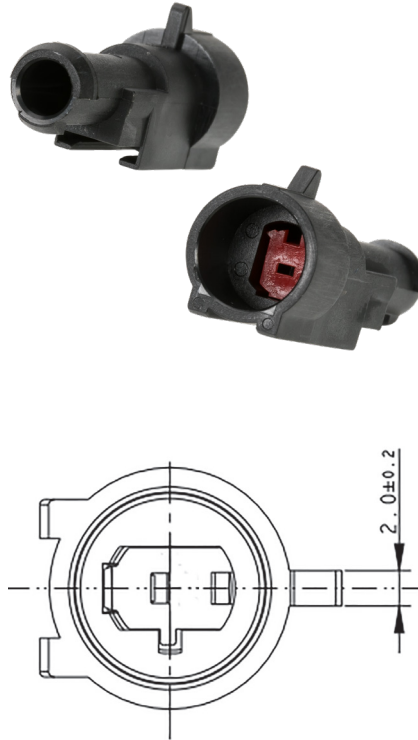

PART NR.  
**H282103-1**

COUNTRY OF ORIGIN:  
China

STANDARDS:  
REACH and RoHS compliant  
Waterproof

PHOTO / TECHNICAL DRAWING

DIMENSIONS

Length: 42,0 mm

TECHNICAL SPECIFICATIONS

Housing: PA66 GF (nylon), black  
Secondary lock: PA66 GF (nylon), red  
Pitch: 6 mm  
Temperature range: -40 ~ 125 °C