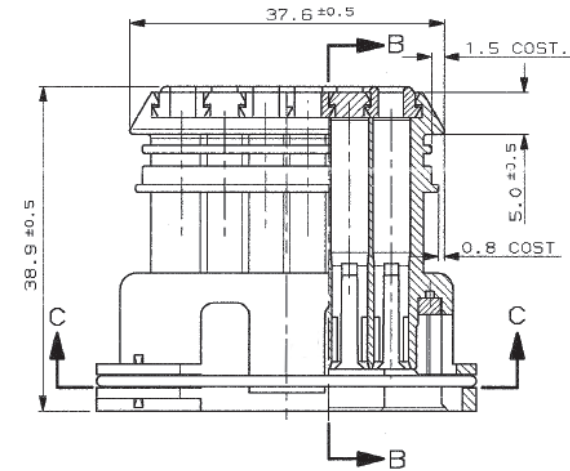

PART NR.
5251913

COUNTRY OF ORIGIN:
China

STANDARDS:
REACH and RoHS compliant

CHARACTERISTICS:
• **Splash waterproof with sealing**

6 POLE JUNIOR POWER TIMER FEMALE HOUSING

PHOTO / TECHNICAL DRAWING

DIMENSIONS

L x W x H: 45,4 x 24,5 x 38,9 mm

TECHNICAL SPECIFICATIONS

Housing: Nylon (PA66), black
Spring: Stainless steel
Sealing: Silicone rubber
Pitch: 5 mm