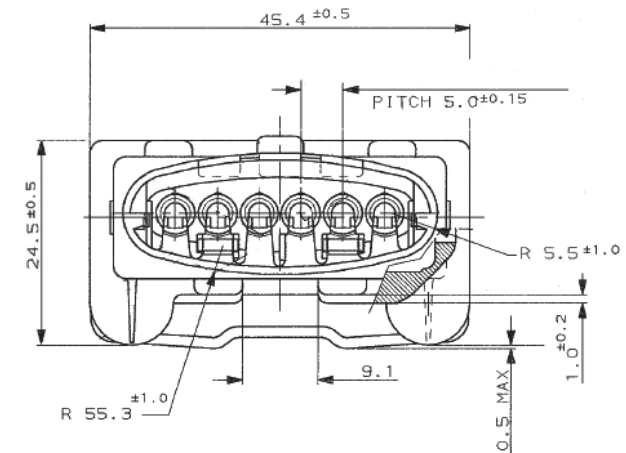

PART NR.
5251913

COUNTRY OF ORIGIN:
China

STANDARDS:
REACH and RoHS compliant

CHARACTERISTICS:
• **Splash waterproof with sealing**

6 POLE JUNIOR POWER TIMER FEMALE HOUSING

PHOTO / TECHNICAL DRAWING

DIMENSIONS

L x W x H: 45,4 x 24,5 x 38,9 mm

TECHNICAL SPECIFICATIONS

Housing: Nylon (PA66), black
Spring: Stainless steel
Sealing: Silicone rubber
Pitch: 5 mm