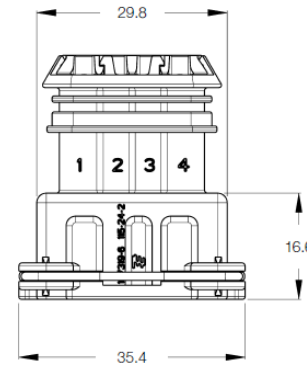

PART NR.
5251912

COUNTRY OF ORIGIN:
China

STANDARDS:
REACH and RoHS compliant

CHARACTERISTICS:
• **Splash waterproof with sealing**

4 POLE JUNIOR POWER TIMER FEMALE HOUSING

PHOTO / TECHNICAL DRAWING

DIMENSIONS

L x W x H:

35,4 x 25,0 x 38,2 mm

TECHNICAL SPECIFICATIONS

Housing:
Spring:
Sealing:
Pitch:

Nylon (PA66 GF), black
Stainless steel
Silicone rubber
5 mm