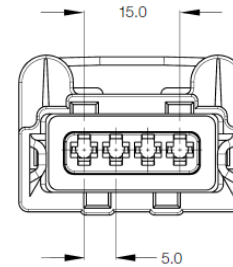

PART NR.
5251912

COUNTRY OF ORIGIN:
China

STANDARDS:
REACH and RoHS compliant

CHARACTERISTICS:
• **Splash waterproof with sealing**

4 POLE JUNIOR POWER TIMER FEMALE HOUSING

PHOTO / TECHNICAL DRAWING

DIMENSIONS

L x W x H:

35,4 x 25,0 x 38,2 mm

TECHNICAL SPECIFICATIONS

Housing:
Spring:
Sealing:
Pitch:

Nylon (PA66 GF), black
Stainless steel
Silicone rubber
5 mm