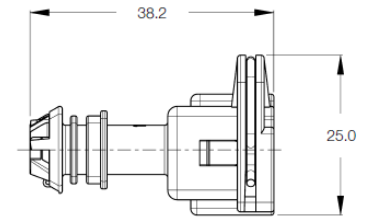

PART NR.
5251912

COUNTRY OF ORIGIN:
China

STANDARDS:
REACH and RoHS compliant

CHARACTERISTICS:
• **Splash waterproof with sealing**

4 POLE JUNIOR POWER TIMER FEMALE HOUSING

PHOTO / TECHNICAL DRAWING

DIMENSIONS

L x W x H:

35,4 x 25,0 x 38,2 mm

TECHNICAL SPECIFICATIONS

Housing:
Spring:
Sealing:
Pitch:

Nylon (PA66 GF), black
Stainless steel
Silicone rubber
5 mm