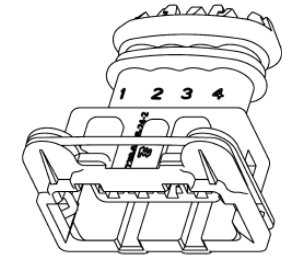

PART NR.
5251912

COUNTRY OF ORIGIN:
China

STANDARDS:
REACH and RoHS compliant

CHARACTERISTICS:
• **Splash waterproof with sealing**

4 POLE JUNIOR POWER TIMER FEMALE HOUSING

PHOTO / TECHNICAL DRAWING

DIMENSIONS

L x W x H:

35,4 x 25,0 x 38,2 mm

TECHNICAL SPECIFICATIONS

Housing:
Spring:
Sealing:
Pitch:

Nylon (PA66 GF), black
Stainless steel
Silicone rubber
5 mm