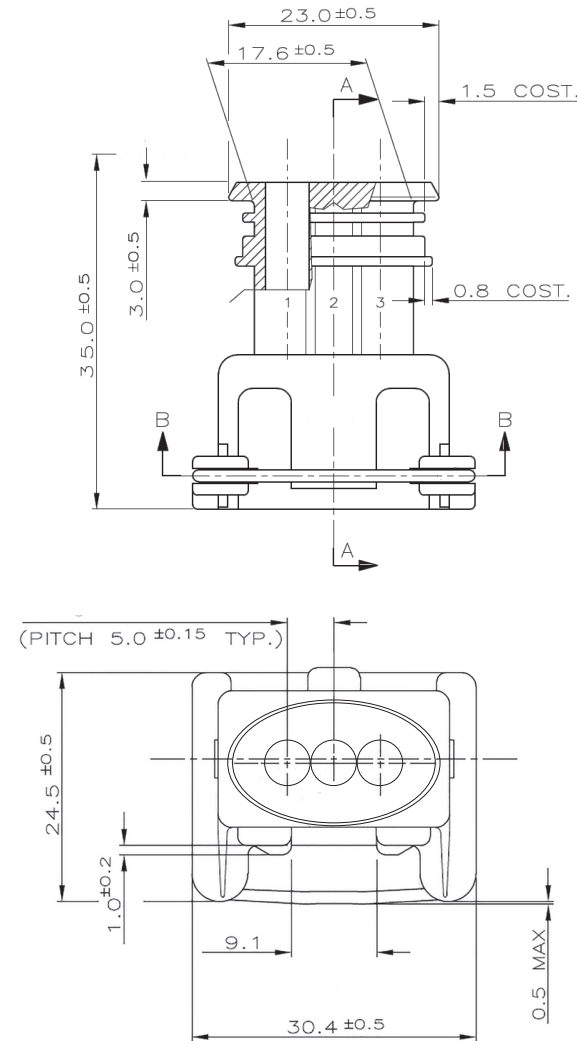

PART NR.
8275781

COUNTRY OF ORIGIN:
China

STANDARDS:
REACH and RoHS compliant

- CHARACTERISTICS:**
- Without secondary locking
 - Splash waterproof with sealing

3 POLE JUNIOR POWER TIMER FEMALE HOUSING

PHOTO / TECHNICAL DRAWING

DIMENSIONS

L x W x H: 30,4 x 24,5 x 35,0 mm

TECHNICAL SPECIFICATIONS

Housing: Nylon (PA66 GF), black
Spring: Stainless steel
Sealing: Silicone rubber
Pitch: 5 mm