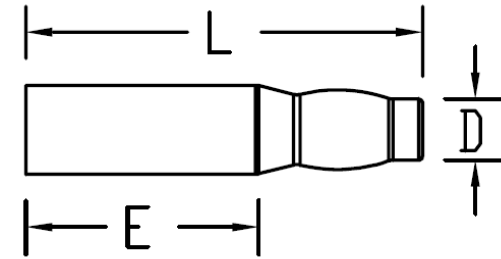

PART NR.
606202VL female
606302VL male

COUNTRY OF ORIGIN:
Taiwan

STANDARDS:
REACH and RoHS compliant

PHOTO / TECHNICAL DRAWING

DIMENSIONS

L x E x D: 29, x 7,0 x 3,5 mm

TECHNICAL SPECIFICATIONS

Material: Vinyl (PVC)
Color: Clear
Matching terminal:

DIMENSIONS

L x D: 8,0 x 3,5 mm

TECHNICAL SPECIFICATIONS

Material: Vinyl (PVC)
Color: Clear
Matching terminal: